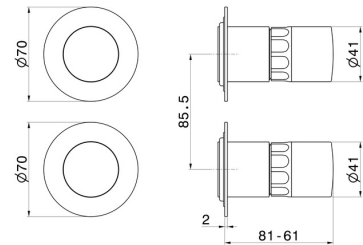

73073E.59.098

Single lever concealed mixer with 2 ways out mechanical diverter, 1/2" connections External part - finish PVD Brushed Pale Gold

FEATURES

Material	Brass/Marble
Installation	Wall concealed part
Control type	Single lever
Diverter type	Mechanic diverter
Outlets	2 Ways Out
Water mixing	Mechanical
Required for installation	<u>31087.00.000</u>

TECHNICAL DRAWING

73073E.59.098

Single lever concealed mixer with 2 ways out mechanical diverter, 1/2" connections External part
- finish PVD Brushed Pale Gold

AVAILABLE FINISHES

59.098

PVD Brushed Pale Gold