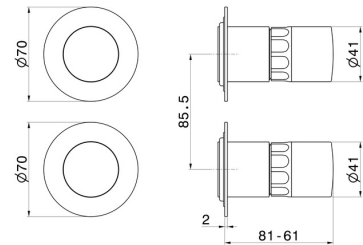

73073E.61.020

Single lever concealed mixer with 2 ways out mechanical diverter, 1/2" connections External part - finish PVD Glossy Gold

FEATURES

Material	Brass/Marble
Installation	Wall concealed part
Control type	Single lever
Diverter type	Mechanic diverter
Outlets	2 Ways Out
Water mixing	Mechanical
Required for installation	<u>31087.00.000</u>

TECHNICAL DRAWING

73073E.61.020

Single lever concealed mixer with 2 ways out mechanical diverter, 1/2" connections External part
- finish PVD Glossy Gold

AVAILABLE FINISHES

61.020

PVD Glossy Gold

01.014

finish Matt White