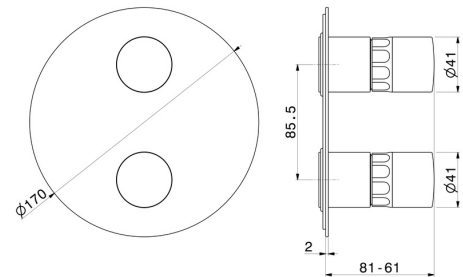

73074E.01.014

Single lever concealed mixer with 2 ways out mechanical diverter, 1/2" connections. External part - finish Matt White

FEATURES

Material	Brass/Marble
Installation	Wall concealed part
Control type	Single lever
Diverter type	Mechanic diverter
Outlets	2 Ways Out
Water mixing	Mechanical
Required for installation	<u>31087.00.000</u>

TECHNICAL DRAWING

73074E.01.014

Single lever concealed mixer with 2 ways out mechanical diverter, 1/2" connections. External part - finish Matt White

AVAILABLE FINISHES

01.014

Matt White

01.093

finish Matt Black