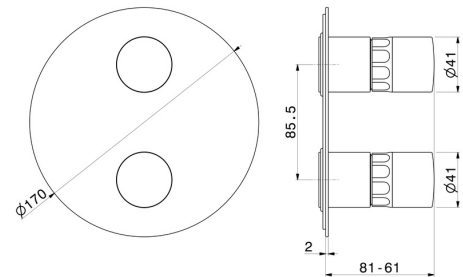

73074E.01.093

Single lever concealed mixer with 2 ways out mechanical diverter, 1/2" connections. External part - finish Matt Black

FEATURES

Material	Brass/Marble
Installation	Wall concealed part
Control type	Single lever
Diverter type	Mechanic diverter
Outlets	2 Ways Out
Water mixing	Mechanical
Required for installation	<u>31087.00.000</u>

TECHNICAL DRAWING

 **AR Preview**
try it in your home

More Details
on our [website](#)

73074E.01.093

Single lever concealed mixer with 2 ways out mechanical diverter, 1/2" connections. External part - finish Matt Black