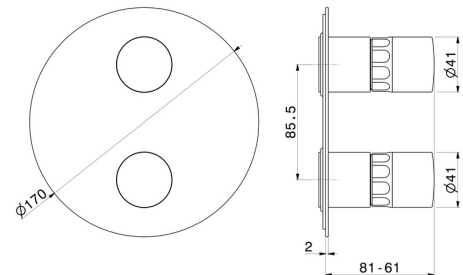

73074E.21.018

Single lever concealed mixer with 2 ways out mechanical diverter, 1/2" connections. External part - finish Chrome

FEATURES

Material	Brass/Marble
Installation	Wall concealed part
Control type	Single lever
Diverter type	Mechanic diverter
Outlets	2 Ways Out
Water mixing	Mechanical
Required for installation	<u>31087.00.000</u>

TECHNICAL DRAWING

73074E.21.018

Single lever concealed mixer with 2 ways out mechanical diverter, 1/2" connections. External part - finish Chrome

AVAILABLE FINISHES

21.018

Chrome

01.014

finish Matt White