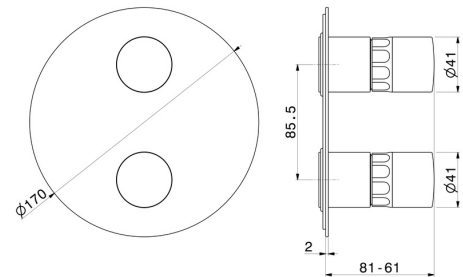

73074E.59.064

Single lever concealed mixer with 2 ways out mechanical diverter, 1/2" connections. External part - finish PVD Brushed Gun Metal

FEATURES

Material	Brass/Marble
Installation	Wall concealed part
Control type	Single lever
Diverter type	Mechanic diverter
Outlets	2 Ways Out
Water mixing	Mechanical
Required for installation	<u>31087.00.000</u>

TECHNICAL DRAWING

73074E.59.064

Single lever concealed mixer with 2 ways out mechanical diverter, 1/2" connections. External part - finish PVD Brushed Gun Metal

AVAILABLE FINISHES

59.064

PVD Brushed Gun Metal