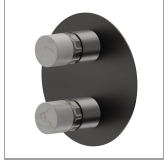

73074E.59.064

Single lever concealed mixer with 2 ways out mechanical diverter, 1/2" connections. External part - finish PVD Brushed Gun Metal

FEATURES

Material	Brass/Marble
Installation	Wall concealed part
Control type	Single lever
Diverter type	Mechanic diverter
Outlets	2 Ways Out
Water mixing	Mechanical
Required for installation	<u>31087.00.000</u>

TECHNICAL DRAWING

73074E.59.064

Single lever concealed mixer with 2 ways out mechanical diverter, 1/2" connections. External part - finish PVD Brushed Gun Metal

AVAILABLE FINISHES

59.064

PVD Brushed Gun Metal

01.014

finish Matt White

01.093

finish Matt Black

21.018

finish Chrome

59.066

finish PVD Brushed steel