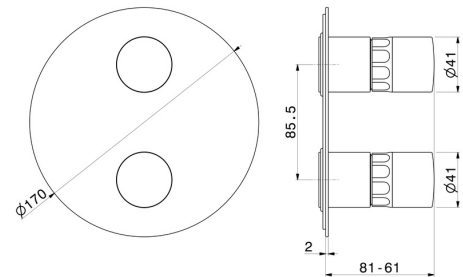

73074E.59.066

Single lever concealed mixer with 2 ways out mechanical diverter, 1/2" connections. External part - finish PVD Brushed steel

FEATURES

Material	Brass/Marble
Installation	Wall concealed part
Control type	Single lever
Diverter type	Mechanic diverter
Outlets	2 Ways Out
Water mixing	Mechanical
Required for installation	<u>31087.00.000</u>

TECHNICAL DRAWING

73074E.59.066

Single lever concealed mixer with 2 ways out mechanical diverter, 1/2" connections. External part - finish PVD Brushed steel

AVAILABLE FINISHES

59.066

PVD Brushed steel

01.014