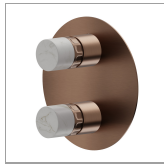

73074E.59.067

Single lever concealed mixer with 2 ways out mechanical diverter, 1/2" connections. External part - finish PVD Brushed Copper Bronze

PVD Brushed Copper Bronze

FEATURES

Material	Brass/Marble
Installation	Wall concealed part
Control type	Single lever
Diverter type	Mechanic diverter
Outlets	2 Ways Out
Water mixing	Mechanical
Required for installation	<u>31087.00.000</u>

TECHNICAL DRAWING

73074E.59.067

Single lever concealed mixer with 2 ways out mechanical diverter, 1/2" connections. External part - finish PVD Brushed Copper Bronze

AVAILABLE FINISHES

59.067

PVD Brushed Copper Bronze

01.014

finish Matt White

01.093

finish Matt Black

21.018

finish Chrome

59.064

finish PVD Brushed Gun Metal

59.066

finish PVD Brushed steel

59.098

finish PVD Brushed Pale Gold

61.020

finish PVD Glossy Gold