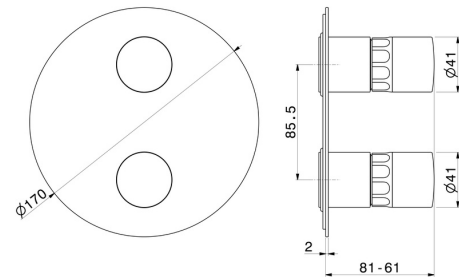

73074E.59.067

Single lever concealed mixer with 2 ways out mechanical diverter, 1/2" connections. External part - finish PVD Brushed Copper Bronze

PVD Brushed Copper Bronze

FEATURES

Material	Brass/Marble
Installation	Wall concealed part
Control type	Single lever
Diverter type	Mechanic diverter
Outlets	2 Ways Out
Water mixing	Mechanical
Required for installation	<u>31087.00.000</u>

TECHNICAL DRAWING

73074E.59.067

Single lever concealed mixer with 2 ways out mechanical diverter, 1/2" connections. External part - finish PVD Brushed Copper Bronze

AVAILABLE FINISHES

59.067

PVD Brushed Copper Bronze