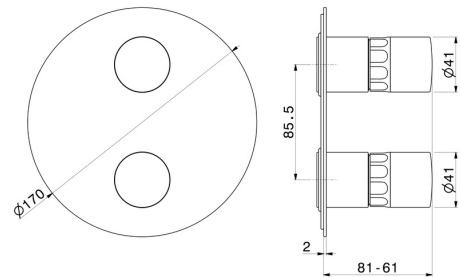

73074E.59.098

Single lever concealed mixer with 2 ways out mechanical diverter, 1/2" connections. External part - finish PVD Brushed Pale Gold

FEATURES

Material	Brass/Marble
Installation	Wall concealed part
Control type	Single lever
Diverter type	Mechanic diverter
Outlets	2 Ways Out
Water mixing	Mechanical
Required for installation	<u>31087.00.000</u>

TECHNICAL DRAWING

73074E.59.098

Single lever concealed mixer with 2 ways out mechanical diverter, 1/2" connections. External part - finish PVD Brushed Pale Gold

AVAILABLE FINISHES

59.098

PVD Brushed Pale Gold