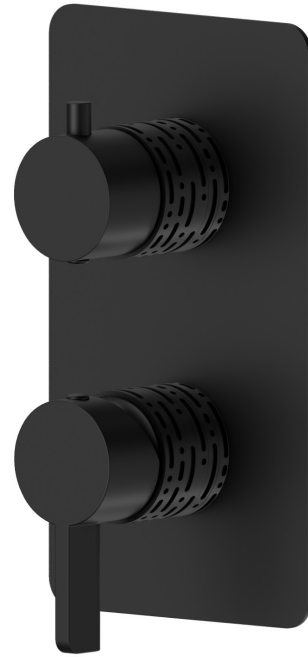

71176E.01.093

Single lever concealed mixer with 2 ways out mechanical diverter, 1/2" connections. External part. LUXURY - finish Matt Black

FEATURES

Material	Brass
Installation	Wall concealed part
Control type	Single lever
Diverter type	Mechanic diverter
Outlets	3 Ways Out
Water mixing	Mechanical
Required for installation	<u>31087.00.000</u>

TECHNICAL DRAWING

71176E.01.093

Single lever concealed mixer with 2 ways out mechanical diverter, 1/2" connections. External part. LUXURY - finish Matt Black

AVAILABLE FINISHES

01.093

Matt Black

21.018

finish Chrome

47.083

finish Groove Bronze

58.061

finish PVD Copper Bronze

58.063

finish PVD Gun Metal

59.098

finish PVD Brushed Pale Gold

61.020

finish PVD Glossy Gold