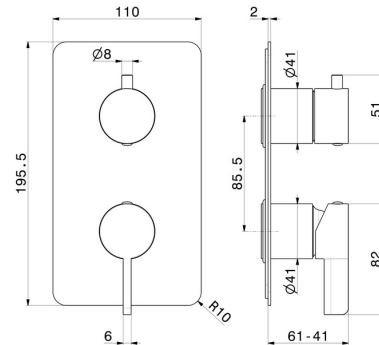

71176E.01.093

Single lever concealed mixer with 2 ways out mechanical diverter, 1/2" connections. External part. LUXURY - finish Matt Black

FEATURES

Material	Brass
Installation	Wall concealed part
Control type	Single lever
Diverter type	Mechanic diverter
Outlets	3 Ways Out
Water mixing	Mechanical
Required for installation	<u>31087.00.000</u>

TECHNICAL DRAWING

71176E.01.093

Single lever concealed mixer with 2 ways out mechanical diverter, 1/2" connections. External part. LUXURY - finish Matt Black

AVAILABLE FINISHES

01.093

Matt Black

21.018

finish Chrome