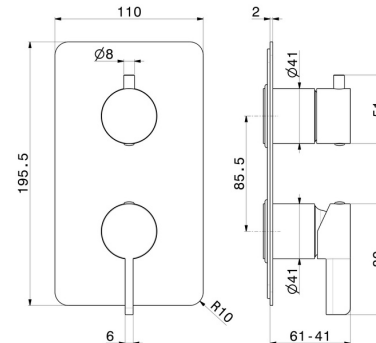

71176E.21.018

Single lever concealed mixer with 2 ways out mechanical diverter, 1/2" connections. External part. LUXURY - finish Chrome

FEATURES

Material	Brass
Installation	Wall concealed part
Control type	Single lever
Diverter type	Mechanic diverter
Outlets	3 Ways Out
Water mixing	Mechanical
Required for installation	<u>31087.00.000</u>

TECHNICAL DRAWING

71176E.21.018

Single lever concealed mixer with 2 ways out mechanical diverter, 1/2" connections. External part. LUXURY - finish Chrome

AVAILABLE FINISHES

21.018
Chrome

01.093
finish Matt Black