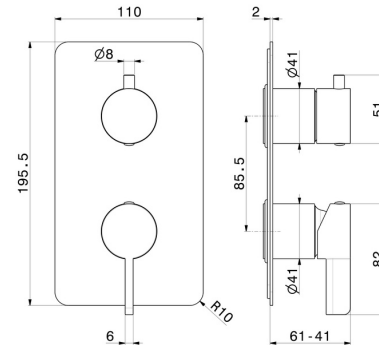

71176E.47.083

Single lever concealed mixer with 2 ways out mechanical diverter, 1/2" connections. External part. LUXURY - finish Groove Bronze

Groove Bronze

FEATURES

Material	Brass
Installation	Wall concealed part
Control type	Single lever
Diverter type	Mechanic diverter
Outlets	3 Ways Out
Water mixing	Mechanical
Required for installation	<u>31087.00.000</u>

TECHNICAL DRAWING

71176E.47.083

Single lever concealed mixer with 2 ways out mechanical diverter, 1/2" connections. External part. LUXURY - finish Groove Bronze

AVAILABLE FINISHES

47.083

Groove Bronze

01.093