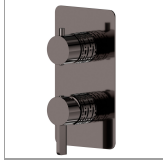

71176E.58.063

Single lever concealed mixer with 2 ways out mechanical diverter, 1/2" connections. External part. LUXURY - finish PVD Gun Metal

FEATURES

Material	Brass
Installation	Wall concealed part
Control type	Single lever
Diverter type	Mechanic diverter
Outlets	3 Ways Out
Water mixing	Mechanical
Required for installation	<u>31087.00.000</u>

TECHNICAL DRAWING

71176E.58.063

Single lever concealed mixer with 2 ways out mechanical diverter, 1/2" connections. External part. LUXURY - finish PVD Gun Metal

AVAILABLE FINISHES

58.063

PVD Gun Metal

01.093