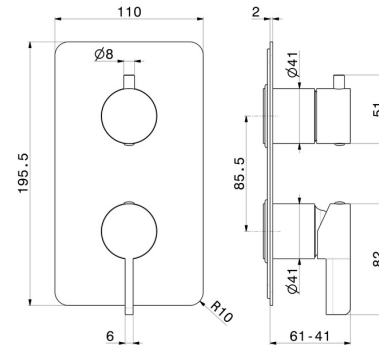

71176E.58.063

Single lever concealed mixer with 2 ways out mechanical diverter, 1/2" connections. External part. LUXURY - finish PVD Gun Metal

FEATURES

Material	Brass
Installation	Wall concealed part
Control type	Single lever
Diverter type	Mechanic diverter
Outlets	3 Ways Out
Water mixing	Mechanical
Required for installation	<u>31087.00.000</u>

TECHNICAL DRAWING

71176E.58.063

Single lever concealed mixer with 2 ways out mechanical diverter, 1/2" connections. External part. LUXURY - finish PVD Gun Metal

AVAILABLE FINISHES

58.063

PVD Gun Metal

01.093