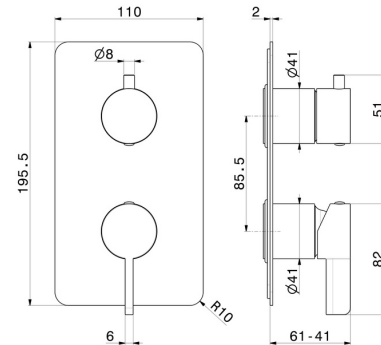

## 71176E.59.098

Single lever concealed mixer with 2 ways out mechanical diverter, 1/2" connections. External part. LUXURY - finish PVD Brushed Pale Gold

PVD Brushed Pale Gold

### FEATURES

Material	<b>Brass</b>
Installation	<b>Wall concealed part</b>
Control type	<b>Single lever</b>
Diverter type	<b>Mechanic diverter</b>
Outlets	<b>3 Ways Out</b>
Water mixing	<b>Mechanical</b>
Required for installation	<b><u>31087.00.000</u></b>

### TECHNICAL DRAWING

**71176E.59.098**

Single lever concealed mixer with 2 ways out mechanical diverter, 1/2" connections. External part. LUXURY - finish PVD Brushed Pale Gold

**AVAILABLE FINISHES**

---

**59.098**