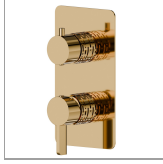

## 71176E.61.020

Single lever concealed mixer with 2 ways out mechanical diverter, 1/2" connections. External part. LUXURY - finish PVD Glossy Gold

PVD Glossy Gold

### FEATURES

Material	<b>Brass</b>
Installation	<b>Wall concealed part</b>
Control type	<b>Single lever</b>
Diverter type	<b>Mechanic diverter</b>
Outlets	<b>3 Ways Out</b>
Water mixing	<b>Mechanical</b>
Required for installation	<b><u>31087.00.000</u></b>

### TECHNICAL DRAWING

**71176E.61.020**

Single lever concealed mixer with 2 ways out mechanical diverter, 1/2" connections. External part. LUXURY - finish PVD Glossy Gold

**AVAILABLE FINISHES**

---

**61.020**

PVD Glossy Gold

**01.093**

finish Matt Black

**21.018**

finish Chrome

**47.083**

finish Groove Bronze

**58.061**