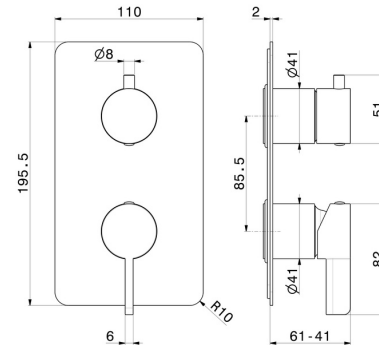

## 71176E.61.020

Single lever concealed mixer with 2 ways out mechanical diverter, 1/2" connections. External part. LUXURY - finish PVD Glossy Gold

PVD Glossy Gold

### FEATURES

Material	<b>Brass</b>
Installation	<b>Wall concealed part</b>
Control type	<b>Single lever</b>
Diverter type	<b>Mechanic diverter</b>
Outlets	<b>3 Ways Out</b>
Water mixing	<b>Mechanical</b>
Required for installation	<b><u>31087.00.000</u></b>

### TECHNICAL DRAWING

**71176E.61.020**

Single lever concealed mixer with 2 ways out mechanical diverter, 1/2" connections. External part. LUXURY - finish PVD Glossy Gold

**AVAILABLE FINISHES**

---

**61.020**