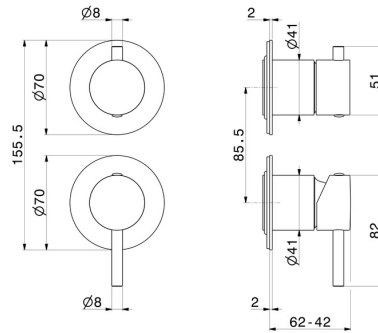

67695E.01.093

Single lever concealed mixer with 2 ways out mechanical diverter. Ø70. External part. 1/2" connections. - finish Matt Black

FEATURES

Material	Brass
Installation	Wall concealed part
Control type	Single lever
Diverter type	Mechanic diverter
Outlets	2 Ways Out
Water mixing	Mechanical
Required for installation	<u>31087.00.000</u>

TECHNICAL DRAWING

67695E.01.093

Single lever concealed mixer with 2 ways out mechanical diverter. Ø70. External part. 1/2" connections. - finish Matt Black

AVAILABLE FINISHES

01.093

Matt Black

01.014

finish Matt White