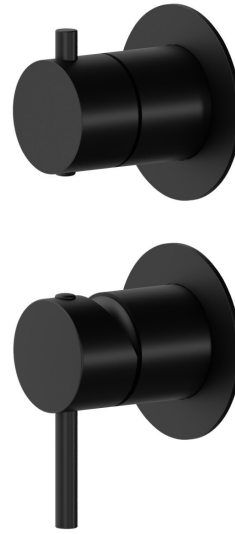

67695E.01.093

Single lever concealed mixer with 2 ways out mechanical diverter. Ø70. External part. 1/2" connections. - finish Matt Black

FEATURES

Material	Brass
Installation	Wall concealed part
Control type	Single lever
Diverter type	Mechanic diverter
Outlets	2 Ways Out
Water mixing	Mechanical
Required for installation	<u>31087.00.000</u>

TECHNICAL DRAWING

67695E.01.093

Single lever concealed mixer with 2 ways out mechanical diverter. Ø70. External part. 1/2" connections. - finish Matt Black

AVAILABLE FINISHES

01.093

Matt Black

01.014

finish Matt White

21.018

finish Chrome

47.083

finish Groove Bronze

58.061

finish PVD Copper Bronze

58.063

finish PVD Gun Metal

59.064

finish PVD Brushed Gun Metal

59.066

finish PVD Brushed steel

59.067

finish PVD Brushed Copper Bronze

59.097

finish PVD Brushed Gold