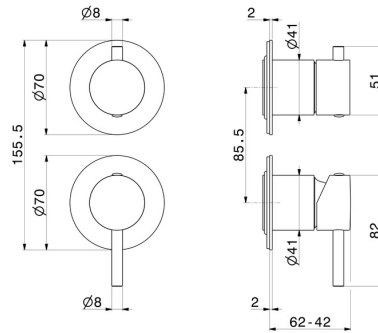

67695E.21.018

Single lever concealed mixer with 2 ways out mechanical diverter. Ø70. External part. 1/2" connections. - finish Chrome

FEATURES

Material	Brass
Installation	Wall concealed part
Control type	Single lever
Diverter type	Mechanic diverter
Outlets	2 Ways Out
Water mixing	Mechanical
Required for installation	<u>31087.00.000</u>

TECHNICAL DRAWING

67695E.21.018

Single lever concealed mixer with 2 ways out mechanical diverter. Ø70. External part. 1/2" connections. - finish Chrome

AVAILABLE FINISHES

21.018

Chrome

01.014

finish Matt White