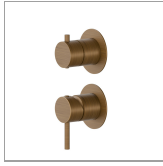

67695E.47.083

Single lever concealed mixer with 2 ways out mechanical diverter. Ø70. External part. 1/2" connections. - finish Groove Bronze

Groove Bronze

FEATURES

Material	Brass
Installation	Wall concealed part
Control type	Single lever
Diverter type	Mechanic diverter
Outlets	2 Ways Out
Water mixing	Mechanical
Required for installation	<u>31087.00.000</u>

TECHNICAL DRAWING

67695E.47.083

Single lever concealed mixer with 2 ways out mechanical diverter. Ø70. External part. 1/2" connections. - finish Groove Bronze

AVAILABLE FINISHES

47.083

Groove Bronze

01.014

finish Matt White

01.093

finish Matt Black

21.018

finish Chrome

58.061

finish PVD Copper Bronze

58.063

finish PVD Gun Metal