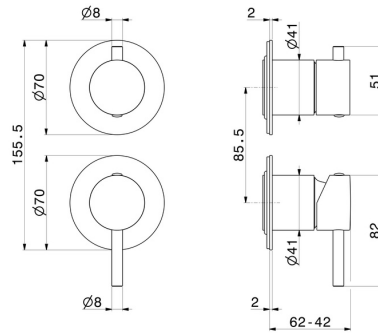

67695E.47.083

Single lever concealed mixer with 2 ways out mechanical diverter. Ø70. External part. 1/2" connections. - finish Groove Bronze

Groove Bronze

FEATURES

Material	Brass
Installation	Wall concealed part
Control type	Single lever
Diverter type	Mechanic diverter
Outlets	2 Ways Out
Water mixing	Mechanical
Required for installation	<u>31087.00.000</u>

TECHNICAL DRAWING

67695E.47.083

Single lever concealed mixer with 2 ways out mechanical diverter. Ø70. External part. 1/2" connections. - finish Groove Bronze

AVAILABLE FINISHES

47.083

Groove Bronze

01.014

finish Matt White