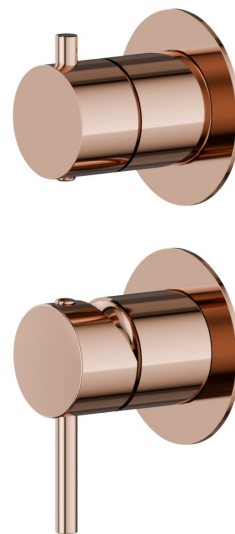

67695E.58.061

Single lever concealed mixer with 2 ways out mechanical diverter. Ø70. External part. 1/2" connections. - finish PVD Copper Bronze

FEATURES

| | |
|---------------------------|----------------------------|
| Material | Brass |
| Installation | Wall concealed part |
| Control type | Single lever |
| Diverter type | Mechanic diverter |
| Outlets | 2 Ways Out |
| Water mixing | Mechanical |
| Required for installation | <u>31087.00.000</u> |

TECHNICAL DRAWING

AR Preview
try it in your home

More Details
on our [website](#)

67695E.58.061

Single lever concealed mixer with 2 ways out mechanical diverter. Ø70. External part. 1/2" connections. - finish PVD Copper Bronze

AVAILABLE FINISHES

58.061

PVD Copper Bronze

01.014

finish Matt White

01.093

finish Matt Black

21.018

finish Chrome

47.083

finish Groove Bronze

58.063

finish PVD Gun Metal

59.064

finish PVD Brushed Gun Metal

59.066