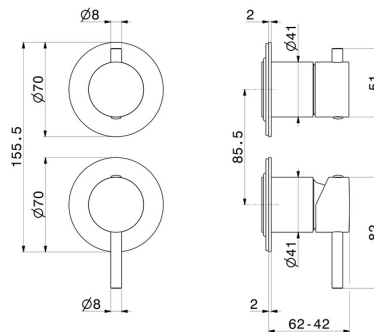

67695E.58.061

Single lever concealed mixer with 2 ways out mechanical diverter. Ø70. External part. 1/2" connections. - finish PVD Copper Bronze

FEATURES

| | |
|---------------------------|----------------------------|
| Material | Brass |
| Installation | Wall concealed part |
| Control type | Single lever |
| Diverter type | Mechanic diverter |
| Outlets | 2 Ways Out |
| Water mixing | Mechanical |
| Required for installation | <u>31087.00.000</u> |

TECHNICAL DRAWING

AR Preview
try it in your home

More Details
on our [website](#)

67695E.58.061

Single lever concealed mixer with 2 ways out mechanical diverter. Ø70. External part. 1/2" connections. - finish PVD Copper Bronze