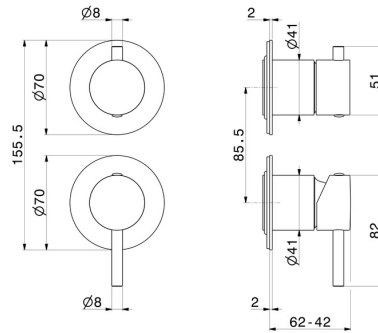

67695E.58.063

Single lever concealed mixer with 2 ways out mechanical diverter. Ø70. External part. 1/2" connections. - finish PVD Gun Metal

FEATURES

Material	Brass
Installation	Wall concealed part
Control type	Single lever
Diverter type	Mechanic diverter
Outlets	2 Ways Out
Water mixing	Mechanical
Required for installation	<u>31087.00.000</u>

TECHNICAL DRAWING

67695E.58.063

Single lever concealed mixer with 2 ways out mechanical diverter. Ø70. External part. 1/2" connections. - finish PVD Gun Metal

AVAILABLE FINISHES

58.063

PVD Gun Metal

01.014

finish Matt White