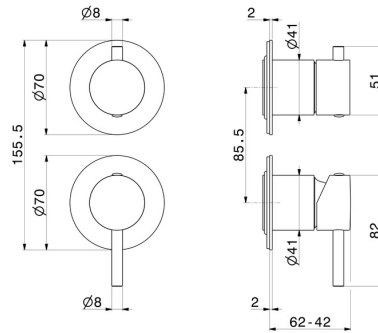

67695E.59.064

Single lever concealed mixer with 2 ways out mechanical diverter. Ø70. External part. 1/2" connections. - finish PVD Brushed Gun Metal

FEATURES

Material	Brass
Installation	Wall concealed part
Control type	Single lever
Diverter type	Mechanic diverter
Outlets	2 Ways Out
Water mixing	Mechanical
Required for installation	<u>31087.00.000</u>

TECHNICAL DRAWING

67695E.59.064

Single lever concealed mixer with 2 ways out mechanical diverter. Ø70. External part. 1/2" connections. - finish PVD Brushed Gun Metal

AVAILABLE FINISHES

59.064

PVD Brushed Gun Metal