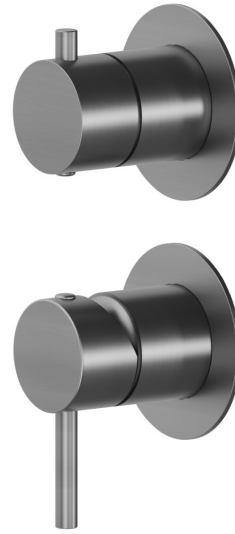

67695E.59.064

Single lever concealed mixer with 2 ways out mechanical diverter. Ø70. External part. 1/2" connections. - finish PVD Brushed Gun Metal

FEATURES

Material	Brass
Installation	Wall concealed part
Control type	Single lever
Diverter type	Mechanic diverter
Outlets	2 Ways Out
Water mixing	Mechanical
Required for installation	<u>31087.00.000</u>

TECHNICAL DRAWING

67695E.59.064

Single lever concealed mixer with 2 ways out mechanical diverter. Ø70. External part. 1/2" connections. - finish PVD Brushed Gun Metal

AVAILABLE FINISHES

59.064

PVD Brushed Gun Metal

01.014

finish Matt White

01.093

finish Matt Black

21.018

finish Chrome

47.083

finish Groove Bronze

58.061

finish PVD Copper Bronze

58.063

finish PVD Gun Metal

59.066

finish PVD Brushed steel

59.067

finish PVD Brushed Copper Bronze