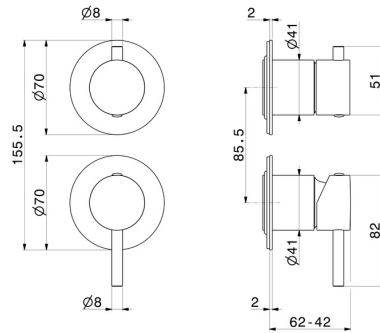

67695E.59.066

Single lever concealed mixer with 2 ways out mechanical diverter. Ø70. External part. 1/2" connections. - finish PVD Brushed steel

FEATURES

Material	Brass
Installation	Wall concealed part
Control type	Single lever
Diverter type	Mechanic diverter
Outlets	2 Ways Out
Water mixing	Mechanical
Required for installation	<u>31087.00.000</u>

TECHNICAL DRAWING

67695E.59.066

Single lever concealed mixer with 2 ways out mechanical diverter. Ø70. External part. 1/2" connections. - finish PVD Brushed steel

AVAILABLE FINISHES

59.066

PVD Brushed steel