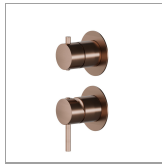

**67695E.59.067**

Single lever concealed mixer with 2 ways out mechanical diverter. Ø70. External part. 1/2" connections. - finish PVD Brushed Copper Bronze

**FEATURES**

Material	<b>Brass</b>
Installation	<b>Wall concealed part</b>
Control type	<b>Single lever</b>
Diverter type	<b>Mechanic diverter</b>
Outlets	<b>2 Ways Out</b>
Water mixing	<b>Mechanical</b>
Required for installation	<b><u>31087.00.000</u></b>

**TECHNICAL DRAWING**

**67695E.59.067**

Single lever concealed mixer with 2 ways out mechanical diverter. Ø70. External part. 1/2" connections. - finish PVD Brushed Copper Bronze

**AVAILABLE FINISHES**

---

**59.067**

PVD Brushed Copper Bronze

**01.014**

finish Matt White

**01.093**

finish Matt Black

**21.018**

finish Chrome