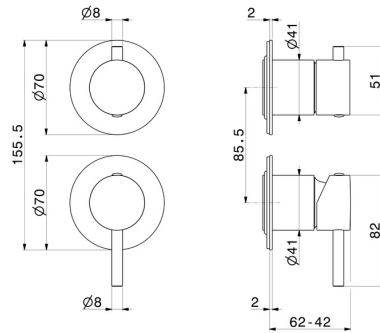

**67695E.59.067**

Single lever concealed mixer with 2 ways out mechanical diverter. Ø70. External part. 1/2" connections. - finish PVD Brushed Copper Bronze

**FEATURES**

Material	<b>Brass</b>
Installation	<b>Wall concealed part</b>
Control type	<b>Single lever</b>
Diverter type	<b>Mechanic diverter</b>
Outlets	<b>2 Ways Out</b>
Water mixing	<b>Mechanical</b>
Required for installation	<b><u>31087.00.000</u></b>

**TECHNICAL DRAWING**

**67695E.59.067**

Single lever concealed mixer with 2 ways out mechanical diverter. Ø70. External part. 1/2" connections. - finish PVD Brushed Copper Bronze

**AVAILABLE FINISHES**

---