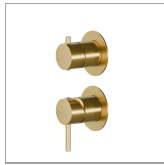

67695E.59.097

Single lever concealed mixer with 2 ways out mechanical diverter. Ø70. External part. 1/2" connections. - finish PVD Brushed Gold

FEATURES

Material	Brass
Installation	Wall concealed part
Control type	Single lever
Diverter type	Mechanic diverter
Outlets	2 Ways Out
Water mixing	Mechanical
Required for installation	<u>31087.00.000</u>

TECHNICAL DRAWING

67695E.59.097

Single lever concealed mixer with 2 ways out mechanical diverter. Ø70. External part. 1/2" connections. - finish PVD Brushed Gold

AVAILABLE FINISHES

59.097

PVD Brushed Gold

01.014

finish Matt White

01.093

finish Matt Black

21.018

finish Chrome

47.083

finish Groove Bronze

58.061