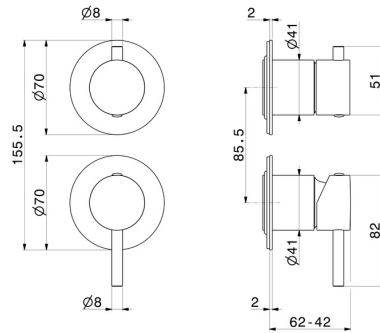

67695E.59.097

Single lever concealed mixer with 2 ways out mechanical diverter. Ø70. External part. 1/2" connections. - finish PVD Brushed Gold

FEATURES

Material	Brass
Installation	Wall concealed part
Control type	Single lever
Diverter type	Mechanic diverter
Outlets	2 Ways Out
Water mixing	Mechanical
Required for installation	<u>31087.00.000</u>

TECHNICAL DRAWING

67695E.59.097

Single lever concealed mixer with 2 ways out mechanical diverter. Ø70. External part. 1/2" connections. - finish PVD Brushed Gold

AVAILABLE FINISHES

59.097

PVD Brushed Gold

01.014