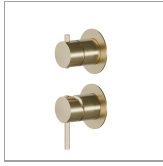

## 67695E.59.098

Single lever concealed mixer with 2 ways out mechanical diverter. Ø70. External part. 1/2" connections. - finish PVD Brushed Pale Gold

### FEATURES

Material	<b>Brass</b>
Installation	<b>Wall concealed part</b>
Control type	<b>Single lever</b>
Diverter type	<b>Mechanic diverter</b>
Outlets	<b>2 Ways Out</b>
Water mixing	<b>Mechanical</b>
Required for installation	<b><u>31087.00.000</u></b>

### TECHNICAL DRAWING

**67695E.59.098**

Single lever concealed mixer with 2 ways out mechanical diverter. Ø70. External part. 1/2" connections. - finish PVD Brushed Pale Gold

**AVAILABLE FINISHES**

---

**59.098**

PVD Brushed Pale Gold

**01.014**

finish Matt White

**01.093**

finish Matt Black

**21.018**

finish Chrome

**47.083**