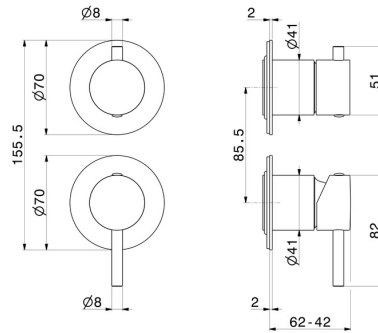

## 67695E.59.098

Single lever concealed mixer with 2 ways out mechanical diverter. Ø70. External part. 1/2" connections. - finish PVD Brushed Pale Gold

### FEATURES

Material	<b>Brass</b>
Installation	<b>Wall concealed part</b>
Control type	<b>Single lever</b>
Diverter type	<b>Mechanic diverter</b>
Outlets	<b>2 Ways Out</b>
Water mixing	<b>Mechanical</b>
Required for installation	<b><u>31087.00.000</u></b>

### TECHNICAL DRAWING

**67695E.59.098**

Single lever concealed mixer with 2 ways out mechanical diverter. Ø70. External part. 1/2" connections. - finish PVD Brushed Pale Gold

**AVAILABLE FINISHES**

---

**59.098**