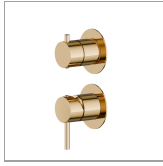

67695E.61.020

Single lever concealed mixer with 2 ways out mechanical diverter. Ø70. External part. 1/2" connections. - finish PVD Glossy Gold

PVD Glossy Gold

FEATURES

Material	Brass
Installation	Wall concealed part
Control type	Single lever
Diverter type	Mechanic diverter
Outlets	2 Ways Out
Water mixing	Mechanical
Required for installation	<u>31087.00.000</u>

TECHNICAL DRAWING

67695E.61.020

Single lever concealed mixer with 2 ways out mechanical diverter. Ø70. External part. 1/2" connections. - finish PVD Glossy Gold

AVAILABLE FINISHES

61.020

PVD Glossy Gold

01.014

finish Matt White

01.093

finish Matt Black

21.018

finish Chrome

47.083

finish Groove Bronze

58.061