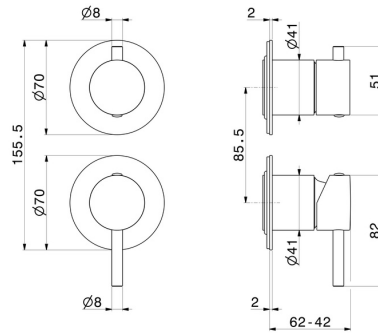

67695E.61.020

Single lever concealed mixer with 2 ways out mechanical diverter. Ø70. External part. 1/2" connections. - finish PVD Glossy Gold

PVD Glossy Gold

FEATURES

Material	Brass
Installation	Wall concealed part
Control type	Single lever
Diverter type	Mechanic diverter
Outlets	2 Ways Out
Water mixing	Mechanical
Required for installation	<u>31087.00.000</u>

TECHNICAL DRAWING

67695E.61.020

Single lever concealed mixer with 2 ways out mechanical diverter. Ø70. External part. 1/2" connections. - finish PVD Glossy Gold

AVAILABLE FINISHES

61.020

PVD Glossy Gold

01.014