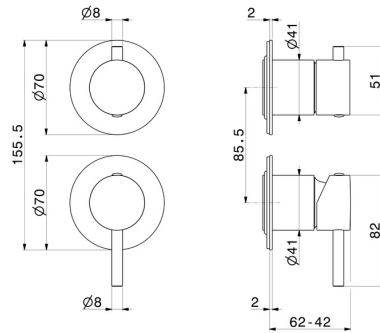

67695E.M0.070

Single lever concealed mixer with 2 ways out mechanical diverter. Ø70. External part. 1/2" connections. - finish Titanium Satin

FEATURES

Material	Brass
Installation	Wall concealed part
Control type	Single lever
Diverter type	Mechanic diverter
Outlets	2 Ways Out
Water mixing	Mechanical
Required for installation	<u>31087.00.000</u>

TECHNICAL DRAWING

67695E.M0.070

Single lever concealed mixer with 2 ways out mechanical diverter. Ø70. External part. 1/2" connections. - finish Titanium Satin

AVAILABLE FINISHES

M0.070

Titanium Satin

01.014