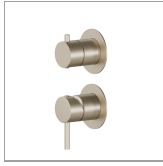

67695E.M0.071

Single lever concealed mixer with 2 ways out mechanical diverter. Ø70. External part. 1/2" connections. - finish Gold Satin

FEATURES

Material	Brass
Installation	Wall concealed part
Control type	Single lever
Diverter type	Mechanic diverter
Outlets	2 Ways Out
Water mixing	Mechanical
Required for installation	<u>31087.00.000</u>

TECHNICAL DRAWING

67695E.M0.071

Single lever concealed mixer with 2 ways out mechanical diverter. Ø70. External part. 1/2" connections. - finish Gold Satin

AVAILABLE FINISHES

M0.071

Gold Satin

01.014

finish Matt White

01.093

finish Matt Black

21.018

finish Chrome

47.083

finish Groove Bronze

58.061

finish PVD Copper Bronze