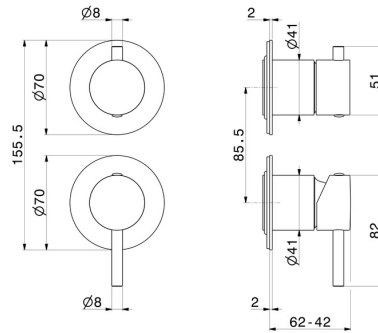

67695E.M0.071

Single lever concealed mixer with 2 ways out mechanical diverter. Ø70. External part. 1/2" connections. - finish Gold Satin

FEATURES

Material	Brass
Installation	Wall concealed part
Control type	Single lever
Diverter type	Mechanic diverter
Outlets	2 Ways Out
Water mixing	Mechanical
Required for installation	<u>31087.00.000</u>

TECHNICAL DRAWING

67695E.M0.071

Single lever concealed mixer with 2 ways out mechanical diverter. Ø70. External part. 1/2" connections. - finish Gold Satin

AVAILABLE FINISHES

M0.071

Gold Satin

01.014

finish Matt White