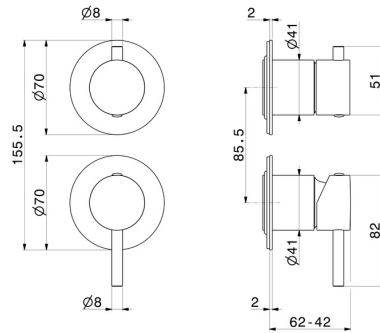

67695E.M0.072

Single lever concealed mixer with 2 ways out mechanical diverter. Ø70. External part. 1/2" connections. - finish Copper Satin

FEATURES

Material	Brass
Installation	Wall concealed part
Control type	Single lever
Diverter type	Mechanic diverter
Outlets	2 Ways Out
Water mixing	Mechanical
Required for installation	<u>31087.00.000</u>

TECHNICAL DRAWING

67695E.M0.072

Single lever concealed mixer with 2 ways out mechanical diverter. Ø70. External part. 1/2" connections. - finish Copper Satin

AVAILABLE FINISHES

M0.072

Copper Satin

01.014

finish Matt White