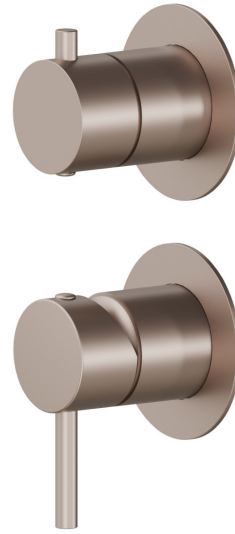

67695E.M0.075

Single lever concealed mixer with 2 ways out mechanical diverter. Ø70. External part. 1/2" connections. - finish Copper Glossy

FEATURES

Material	Brass
Installation	Wall concealed part
Control type	Single lever
Diverter type	Mechanic diverter
Outlets	2 Ways Out
Water mixing	Mechanical
Required for installation	<u>31087.00.000</u>

TECHNICAL DRAWING

67695E.M0.075

Single lever concealed mixer with 2 ways out mechanical diverter. Ø70. External part. 1/2" connections. - finish Copper Glossy

AVAILABLE FINISHES

M0.075

Copper Glossy

01.014

finish Matt White

01.093

finish Matt Black

21.018

finish Chrome

47.083

finish Groove Bronze

58.061

finish PVD Copper Bronze

58.063

finish PVD Gun Metal

59.064

finish PVD Brushed Gun Metal

59.066

finish PVD Brushed steel

59.067

finish PVD Brushed Copper Bronze