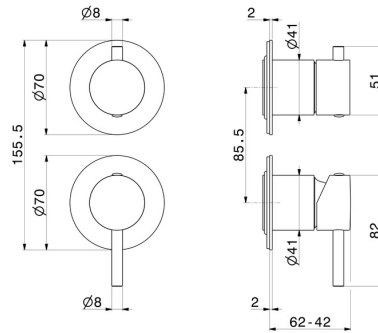

67695E.M0.075

Single lever concealed mixer with 2 ways out mechanical diverter. Ø70. External part. 1/2" connections. - finish Copper Glossy

FEATURES

Material	Brass
Installation	Wall concealed part
Control type	Single lever
Diverter type	Mechanic diverter
Outlets	2 Ways Out
Water mixing	Mechanical
Required for installation	<u>31087.00.000</u>

TECHNICAL DRAWING

67695E.M0.075

Single lever concealed mixer with 2 ways out mechanical diverter. Ø70. External part. 1/2" connections. - finish Copper Glossy

AVAILABLE FINISHES

M0.075

Copper Glossy

01.014

finish Matt White