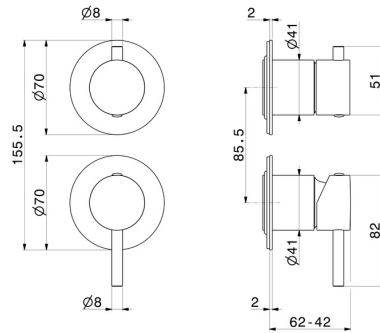

67695E.M0.077

Single lever concealed mixer with 2 ways out mechanical diverter. Ø70. External part. 1/2" connections. - finish Carbon Satin

FEATURES

Material	Brass
Installation	Wall concealed part
Control type	Single lever
Diverter type	Mechanic diverter
Outlets	2 Ways Out
Water mixing	Mechanical
Required for installation	<u>31087.00.000</u>

TECHNICAL DRAWING

67695E.M0.077

Single lever concealed mixer with 2 ways out mechanical diverter. Ø70. External part. 1/2" connections. - finish Carbon Satin

AVAILABLE FINISHES

M0.077

Carbon Satin

01.014

finish Matt White