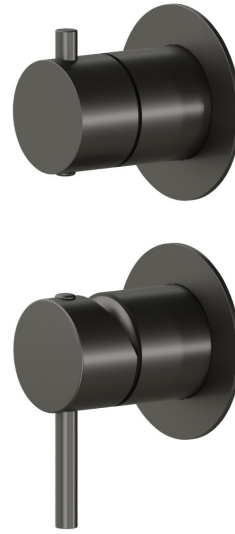

67695E.M0.077

Single lever concealed mixer with 2 ways out mechanical diverter. Ø70. External part. 1/2" connections. - finish Carbon Satin

FEATURES

Material	Brass
Installation	Wall concealed part
Control type	Single lever
Diverter type	Mechanic diverter
Outlets	2 Ways Out
Water mixing	Mechanical
Required for installation	<u>31087.00.000</u>

TECHNICAL DRAWING

67695E.M0.077

Single lever concealed mixer with 2 ways out mechanical diverter. Ø70. External part. 1/2" connections. - finish Carbon Satin

AVAILABLE FINISHES

M0.077

Carbon Satin

01.014

finish Matt White

01.093

finish Matt Black

21.018

finish Chrome

47.083

finish Groove Bronze

58.061

finish PVD Copper Bronze

58.063

finish PVD Gun Metal

59.064

finish PVD Brushed Gun Metal

59.066

finish PVD Brushed steel

59.067

finish PVD Brushed Copper Bronze