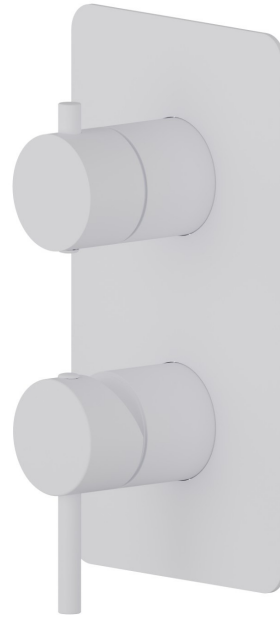

67693E.01.014

Single lever concealed mixer with 2 ways out mechanical diverter. External part. 1/2" connections - finish Matt White

FEATURES

Material	Brass
Installation	Wall concealed part
Control type	Single lever
Diverter type	Mechanic diverter
Outlets	2 Ways Out
Water mixing	Mechanical
Required for installation	<u>31087.00.000</u>

TECHNICAL DRAWING

67693E.01.014

Single lever concealed mixer with 2 ways out mechanical diverter. External part. 1/2" connections - finish Matt White

AVAILABLE FINISHES

01.014

Matt White

01.093

finish Matt Black

21.018

finish Chrome

47.083

finish Groove Bronze

58.061

finish PVD Copper Bronze

58.063

finish PVD Gun Metal