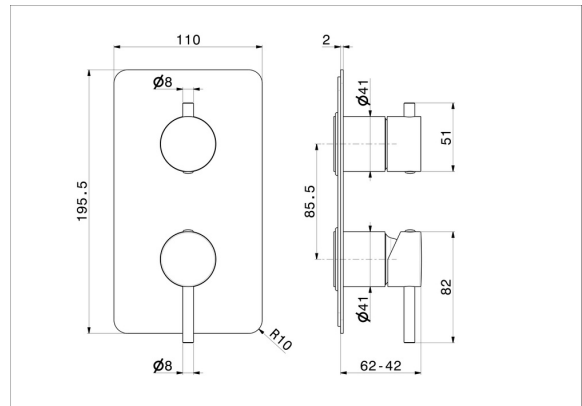

67693E.01.014

Single lever concealed mixer with 2 ways out mechanical diverter. External part. 1/2" connections - finish Matt White

FEATURES

Material	Brass
Installation	Wall concealed part
Control type	Single lever
Diverter type	Mechanic diverter
Outlets	2 Ways Out
Water mixing	Mechanical
Required for installation	<u>31087.00.000</u>

TECHNICAL DRAWING

67693E.01.014

Single lever concealed mixer with 2 ways out mechanical diverter. External part. 1/2" connections - finish Matt White

AVAILABLE FINISHES

01.014

Matt White

01.093

finish Matt Black