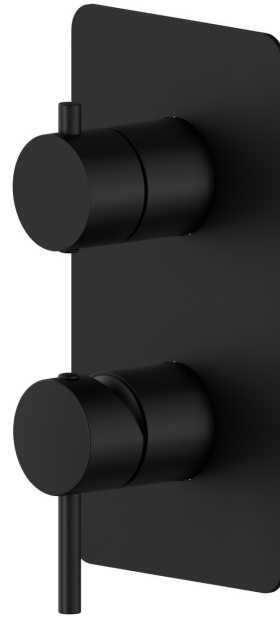

**67693E.01.093**

Single lever concealed mixer with 2 ways out mechanical diverter. External part. 1/2" connections - finish Matt Black

**FEATURES**

Material	<b>Brass</b>
Installation	<b>Wall concealed part</b>
Control type	<b>Single lever</b>
Diverter type	<b>Mechanic diverter</b>
Outlets	<b>2 Ways Out</b>
Water mixing	<b>Mechanical</b>
Required for installation	<b><u>31087.00.000</u></b>

**TECHNICAL DRAWING**

**67693E.01.093**

Single lever concealed mixer with 2 ways out mechanical diverter. External part. 1/2" connections - finish Matt Black

**AVAILABLE FINISHES**

---

**01.093**

Matt Black

**01.014**

finish Matt White

**21.018**

finish Chrome

**47.083**

finish Groove Bronze

**58.061**

finish PVD Copper Bronze