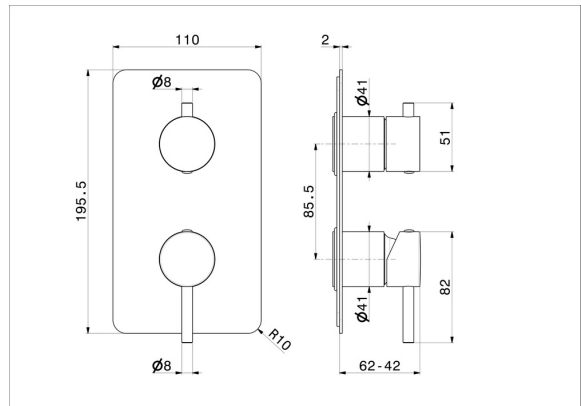

**67693E.01.093**

Single lever concealed mixer with 2 ways out mechanical diverter. External part. 1/2" connections - finish Matt Black

**FEATURES**

Material	<b>Brass</b>
Installation	<b>Wall concealed part</b>
Control type	<b>Single lever</b>
Diverter type	<b>Mechanic diverter</b>
Outlets	<b>2 Ways Out</b>
Water mixing	<b>Mechanical</b>
Required for installation	<b><u>31087.00.000</u></b>

**TECHNICAL DRAWING**

**67693E.01.093**

Single lever concealed mixer with 2 ways out mechanical diverter. External part. 1/2" connections - finish Matt Black

**AVAILABLE FINISHES**

---

**01.093**

Matt Black