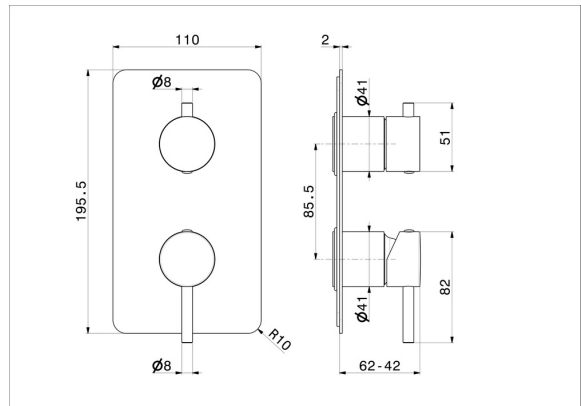

67693E.21.018

Single lever concealed mixer with 2 ways out mechanical diverter. External part. 1/2" connections - finish Chrome

FEATURES

Material	Brass
Installation	Wall concealed part
Control type	Single lever
Diverter type	Mechanic diverter
Outlets	2 Ways Out
Water mixing	Mechanical
Required for installation	<u>31087.00.000</u>

TECHNICAL DRAWING

67693E.21.018

Single lever concealed mixer with 2 ways out mechanical diverter. External part. 1/2" connections - finish Chrome

AVAILABLE FINISHES

21.018

Chrome

01.014

finish Matt White