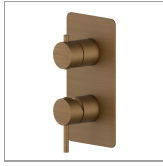

67693E.47.083

Single lever concealed mixer with 2 ways out mechanical diverter. External part. 1/2" connections - finish Groove Bronze

FEATURES

Material	Brass
Installation	Wall concealed part
Control type	Single lever
Diverter type	Mechanic diverter
Outlets	2 Ways Out
Water mixing	Mechanical
Required for installation	<u>31087.00.000</u>

TECHNICAL DRAWING

67693E.47.083

Single lever concealed mixer with 2 ways out mechanical diverter. External part. 1/2" connections - finish Groove Bronze

AVAILABLE FINISHES

47.083

Groove Bronze

01.014

finish Matt White

01.093

finish Matt Black

21.018

finish Chrome

58.061

finish PVD Copper Bronze

58.063

finish PVD Gun Metal