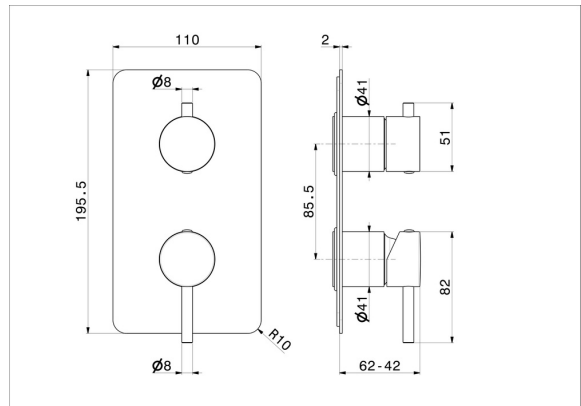

67693E.47.083

Single lever concealed mixer with 2 ways out mechanical diverter. External part. 1/2" connections - finish Groove Bronze

FEATURES

Material	Brass
Installation	Wall concealed part
Control type	Single lever
Diverter type	Mechanic diverter
Outlets	2 Ways Out
Water mixing	Mechanical
Required for installation	<u>31087.00.000</u>

TECHNICAL DRAWING

67693E.47.083

Single lever concealed mixer with 2 ways out mechanical diverter. External part. 1/2" connections - finish Groove Bronze

AVAILABLE FINISHES

47.083

Groove Bronze

01.014

finish Matt White