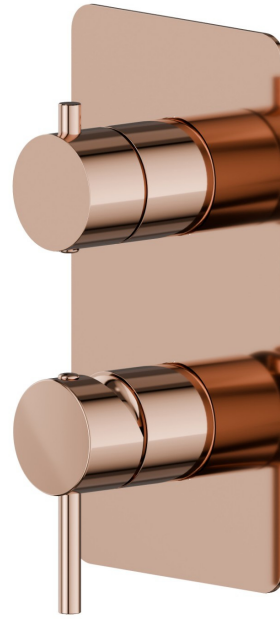

67693E.58.061

Single lever concealed mixer with 2 ways out mechanical diverter. External part. 1/2" connections - finish PVD Copper Bronze

PVD Copper Bronze

FEATURES

Material	Brass
Installation	Wall concealed part
Control type	Single lever
Diverter type	Mechanic diverter
Outlets	2 Ways Out
Water mixing	Mechanical
Required for installation	<u>31087.00.000</u>

TECHNICAL DRAWING

 **AR Preview**
try it in your home

More Details
on our [website](#)

67693E.58.061

Single lever concealed mixer with 2 ways out mechanical diverter. External part. 1/2" connections - finish PVD Copper Bronze

AVAILABLE FINISHES

58.061

PVD Copper Bronze

01.014

finish Matt White

01.093

finish Matt Black

21.018