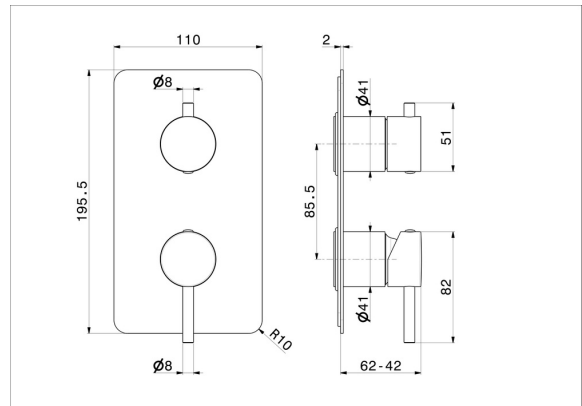

67693E.58.061

Single lever concealed mixer with 2 ways out mechanical diverter. External part. 1/2" connections - finish PVD Copper Bronze

PVD Copper Bronze

FEATURES

Material	Brass
Installation	Wall concealed part
Control type	Single lever
Diverter type	Mechanic diverter
Outlets	2 Ways Out
Water mixing	Mechanical
Required for installation	<u>31087.00.000</u>

TECHNICAL DRAWING

 **AR Preview**
try it in your home

More Details
on our [website](#)

67693E.58.061

Single lever concealed mixer with 2 ways out mechanical diverter. External part. 1/2" connections - finish PVD Copper Bronze