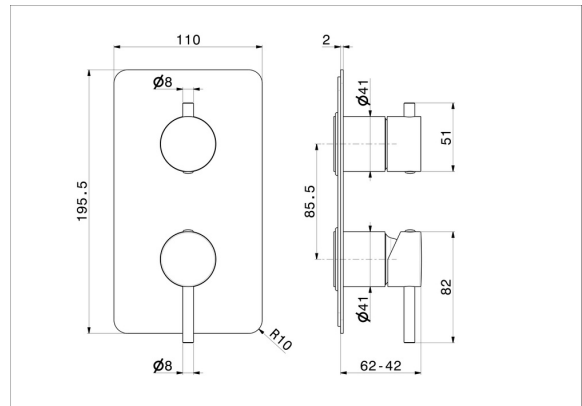

**67693E.58.063**

Single lever concealed mixer with 2 ways out mechanical diverter. External part. 1/2" connections - finish PVD Gun Metal

**FEATURES**

Material	<b>Brass</b>
Installation	<b>Wall concealed part</b>
Control type	<b>Single lever</b>
Diverter type	<b>Mechanic diverter</b>
Outlets	<b>2 Ways Out</b>
Water mixing	<b>Mechanical</b>
Required for installation	<b><u>31087.00.000</u></b>

**TECHNICAL DRAWING**

**67693E.58.063**

Single lever concealed mixer with 2 ways out mechanical diverter. External part. 1/2" connections - finish PVD Gun Metal

**AVAILABLE FINISHES**

---

**58.063**

PVD Gun Metal