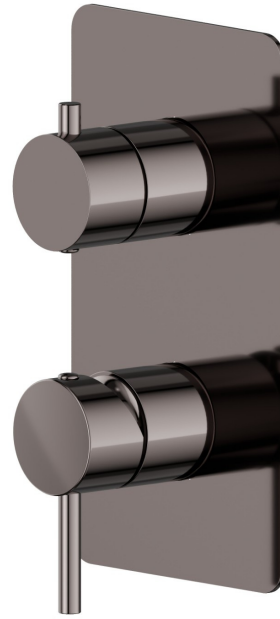

**67693E.58.063**

Single lever concealed mixer with 2 ways out mechanical diverter. External part. 1/2" connections - finish PVD Gun Metal

**FEATURES**

Material	<b>Brass</b>
Installation	<b>Wall concealed part</b>
Control type	<b>Single lever</b>
Diverter type	<b>Mechanic diverter</b>
Outlets	<b>2 Ways Out</b>
Water mixing	<b>Mechanical</b>
Required for installation	<b><u>31087.00.000</u></b>

**TECHNICAL DRAWING**

**67693E.58.063**

Single lever concealed mixer with 2 ways out mechanical diverter. External part. 1/2" connections - finish PVD Gun Metal

**AVAILABLE FINISHES**

---

**58.063**

PVD Gun Metal