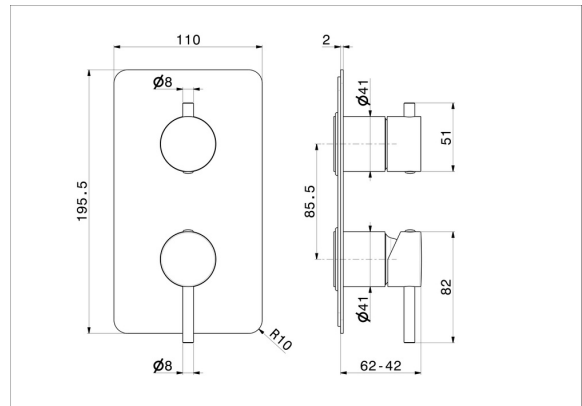

67693E.59.064

Single lever concealed mixer with 2 ways out mechanical diverter. External part. 1/2" connections - finish PVD Brushed Gun Metal

FEATURES

Material	Brass
Installation	Wall concealed part
Control type	Single lever
Diverter type	Mechanic diverter
Outlets	2 Ways Out
Water mixing	Mechanical
Required for installation	<u>31087.00.000</u>

TECHNICAL DRAWING

67693E.59.064

Single lever concealed mixer with 2 ways out mechanical diverter. External part. 1/2" connections - finish PVD Brushed Gun Metal

AVAILABLE FINISHES

59.064

PVD Brushed Gun Metal