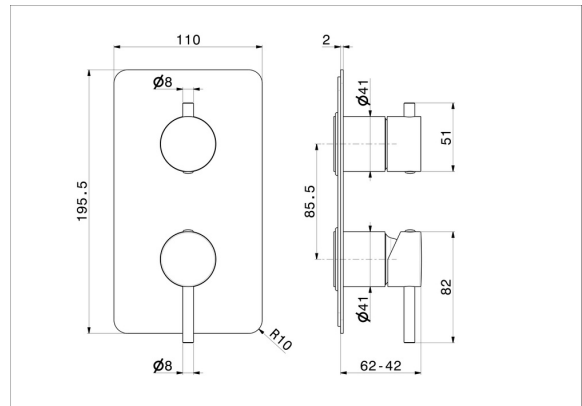

**67693E.59.066**

Single lever concealed mixer with 2 ways out mechanical diverter. External part. 1/2" connections - finish PVD Brushed steel

**FEATURES**

Material	<b>Brass</b>
Installation	<b>Wall concealed part</b>
Control type	<b>Single lever</b>
Diverter type	<b>Mechanic diverter</b>
Outlets	<b>2 Ways Out</b>
Water mixing	<b>Mechanical</b>
Required for installation	<b><u>31087.00.000</u></b>

**TECHNICAL DRAWING**

**67693E.59.066**

Single lever concealed mixer with 2 ways out mechanical diverter. External part. 1/2" connections - finish PVD Brushed steel

**AVAILABLE FINISHES**

---

**59.066**

PVD Brushed steel