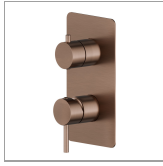

**67693E.59.067**

Single lever concealed mixer with 2 ways out mechanical diverter. External part. 1/2" connections - finish PVD Brushed Copper Bronze

PVD Brushed Copper Bronze

**FEATURES**

|                           |                            |
|---------------------------|----------------------------|
| Material                  | <b>Brass</b>               |
| Installation              | <b>Wall concealed part</b> |
| Control type              | <b>Single lever</b>        |
| Diverter type             | <b>Mechanic diverter</b>   |
| Outlets                   | <b>2 Ways Out</b>          |
| Water mixing              | <b>Mechanical</b>          |
| Required for installation | <b><u>31087.00.000</u></b> |

**TECHNICAL DRAWING**

**67693E.59.067**

Single lever concealed mixer with 2 ways out mechanical diverter. External part. 1/2" connections - finish PVD Brushed Copper Bronze

**AVAILABLE FINISHES**

---

**59.067**

PVD Brushed Copper Bronze

**01.014**

finish Matt White

**01.093**

finish Matt Black

**21.018**

finish Chrome

**47.083**