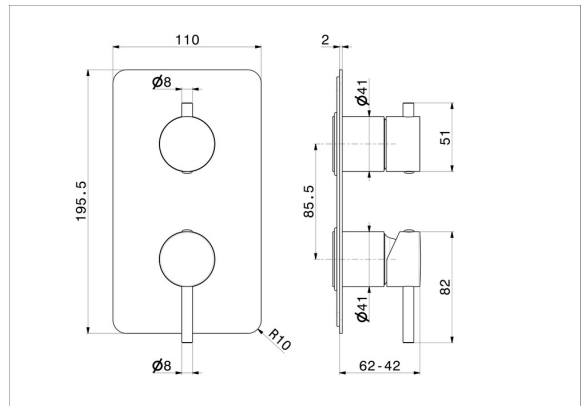

**67693E.59.067**

Single lever concealed mixer with 2 ways out mechanical diverter. External part. 1/2" connections - finish PVD Brushed Copper Bronze

PVD Brushed Copper Bronze

**FEATURES**

|                           |                            |
|---------------------------|----------------------------|
| Material                  | <b>Brass</b>               |
| Installation              | <b>Wall concealed part</b> |
| Control type              | <b>Single lever</b>        |
| Diverter type             | <b>Mechanic diverter</b>   |
| Outlets                   | <b>2 Ways Out</b>          |
| Water mixing              | <b>Mechanical</b>          |
| Required for installation | <b><u>31087.00.000</u></b> |

**TECHNICAL DRAWING**

**67693E.59.067**

Single lever concealed mixer with 2 ways out mechanical diverter. External part. 1/2" connections - finish PVD Brushed Copper Bronze

**AVAILABLE FINISHES**

---

**59.067**