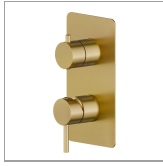

67693E.59.097

Single lever concealed mixer with 2 ways out mechanical diverter. External part. 1/2" connections - finish PVD Brushed Gold

FEATURES

Material	Brass
Installation	Wall concealed part
Control type	Single lever
Diverter type	Mechanic diverter
Outlets	2 Ways Out
Water mixing	Mechanical
Required for installation	<u>31087.00.000</u>

TECHNICAL DRAWING

67693E.59.097

Single lever concealed mixer with 2 ways out mechanical diverter. External part. 1/2" connections - finish PVD Brushed Gold

AVAILABLE FINISHES

59.097

PVD Brushed Gold

01.014

finish Matt White

01.093

finish Matt Black

21.018

finish Chrome

47.083

finish Groove Bronze

58.061

finish PVD Copper Bronze