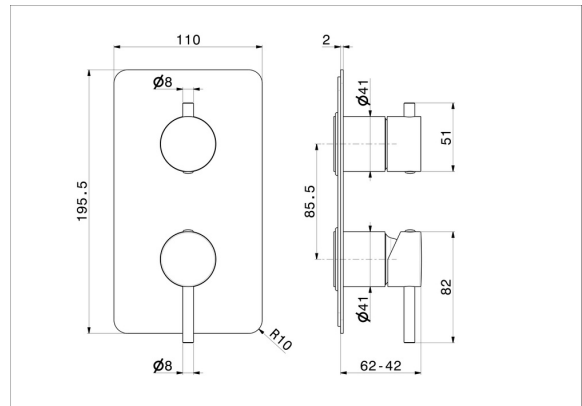

67693E.59.097

Single lever concealed mixer with 2 ways out mechanical diverter. External part. 1/2" connections - finish PVD Brushed Gold

FEATURES

Material	Brass
Installation	Wall concealed part
Control type	Single lever
Diverter type	Mechanic diverter
Outlets	2 Ways Out
Water mixing	Mechanical
Required for installation	<u>31087.00.000</u>

TECHNICAL DRAWING

67693E.59.097

Single lever concealed mixer with 2 ways out mechanical diverter. External part. 1/2" connections - finish PVD Brushed Gold

AVAILABLE FINISHES

59.097

PVD Brushed Gold

01.014

finish Matt White