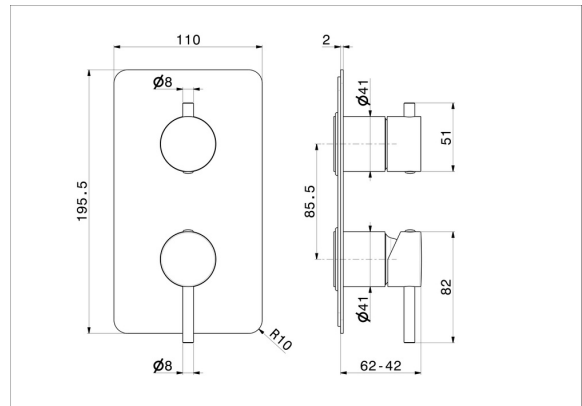

67693E.59.098

Single lever concealed mixer with 2 ways out mechanical diverter. External part. 1/2" connections - finish PVD Brushed Pale Gold

FEATURES

Material	Brass
Installation	Wall concealed part
Control type	Single lever
Diverter type	Mechanic diverter
Outlets	2 Ways Out
Water mixing	Mechanical
Required for installation	<u>31087.00.000</u>

TECHNICAL DRAWING

67693E.59.098

Single lever concealed mixer with 2 ways out mechanical diverter. External part. 1/2" connections - finish PVD Brushed Pale Gold

AVAILABLE FINISHES

59.098

PVD Brushed Pale Gold