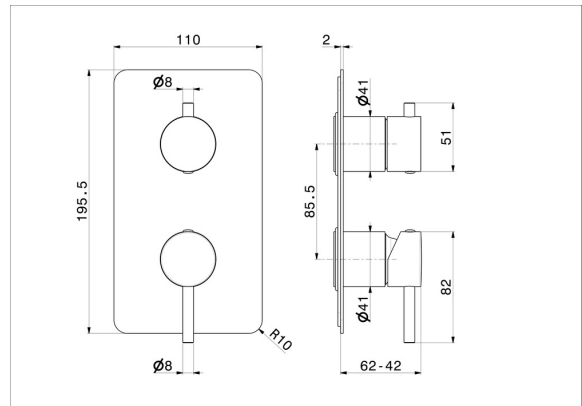

67693E.61.020

Single lever concealed mixer with 2 ways out mechanical diverter. External part. 1/2" connections - finish PVD Glossy Gold

FEATURES

Material	Brass
Installation	Wall concealed part
Control type	Single lever
Diverter type	Mechanic diverter
Outlets	2 Ways Out
Water mixing	Mechanical
Required for installation	<u>31087.00.000</u>

TECHNICAL DRAWING

67693E.61.020

Single lever concealed mixer with 2 ways out mechanical diverter. External part. 1/2" connections - finish PVD Glossy Gold

AVAILABLE FINISHES

61.020

PVD Glossy Gold

01.014

finish Matt White