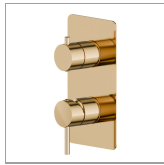

67693E.61.020

Single lever concealed mixer with 2 ways out mechanical diverter. External part. 1/2" connections - finish PVD Glossy Gold

FEATURES

Material	Brass
Installation	Wall concealed part
Control type	Single lever
Diverter type	Mechanic diverter
Outlets	2 Ways Out
Water mixing	Mechanical
Required for installation	<u>31087.00.000</u>

TECHNICAL DRAWING

67693E.61.020

Single lever concealed mixer with 2 ways out mechanical diverter. External part. 1/2" connections - finish PVD Glossy Gold

AVAILABLE FINISHES

61.020

PVD Glossy Gold

01.014

finish Matt White

01.093

finish Matt Black

21.018

finish Chrome

47.083

finish Groove Bronze

58.061

finish PVD Copper Bronze