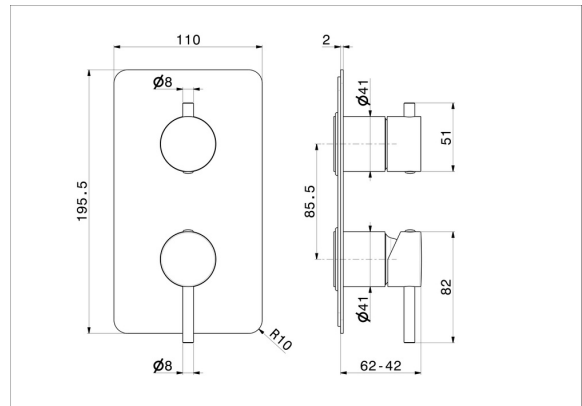

67693E.M0.070

Single lever concealed mixer with 2 ways out mechanical diverter. External part. 1/2" connections - finish Titanium Satin

FEATURES

Material	Brass
Installation	Wall concealed part
Control type	Single lever
Diverter type	Mechanic diverter
Outlets	2 Ways Out
Water mixing	Mechanical
Required for installation	<u>31087.00.000</u>

TECHNICAL DRAWING

67693E.M0.070

Single lever concealed mixer with 2 ways out mechanical diverter. External part. 1/2" connections - finish Titanium Satin

AVAILABLE FINISHES

M0.070

Titanium Satin

01.014

finish Matt White