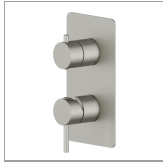

67693E.M0.070

Single lever concealed mixer with 2 ways out mechanical diverter. External part. 1/2" connections - finish Titanium Satin

FEATURES

Material	Brass
Installation	Wall concealed part
Control type	Single lever
Diverter type	Mechanic diverter
Outlets	2 Ways Out
Water mixing	Mechanical
Required for installation	<u>31087.00.000</u>

TECHNICAL DRAWING

67693E.M0.070

Single lever concealed mixer with 2 ways out mechanical diverter. External part. 1/2" connections - finish Titanium Satin

AVAILABLE FINISHES

M0.070

Titanium Satin

01.014

finish Matt White