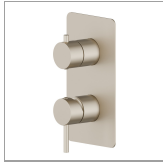

67693E.M0.071

Single lever concealed mixer with 2 ways out mechanical diverter. External part. 1/2" connections - finish Gold Satin

FEATURES

Material	Brass
Installation	Wall concealed part
Control type	Single lever
Diverter type	Mechanic diverter
Outlets	2 Ways Out
Water mixing	Mechanical
Required for installation	<u>31087.00.000</u>

TECHNICAL DRAWING

67693E.M0.071

Single lever concealed mixer with 2 ways out mechanical diverter. External part. 1/2" connections - finish Gold Satin

AVAILABLE FINISHES

M0.071

Gold Satin

01.014

finish Matt White