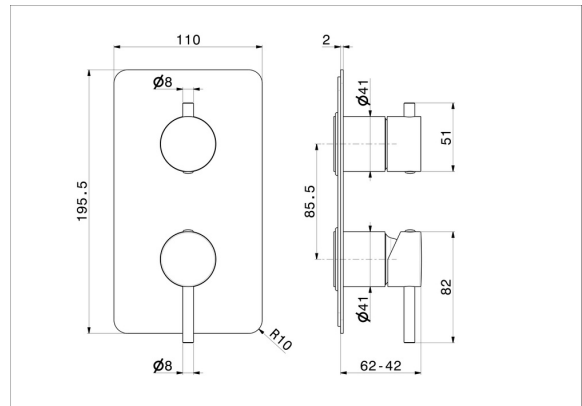

67693E.M0.071

Single lever concealed mixer with 2 ways out mechanical diverter. External part. 1/2" connections - finish Gold Satin

FEATURES

Material	Brass
Installation	Wall concealed part
Control type	Single lever
Diverter type	Mechanic diverter
Outlets	2 Ways Out
Water mixing	Mechanical
Required for installation	<u>31087.00.000</u>

TECHNICAL DRAWING

67693E.M0.071

Single lever concealed mixer with 2 ways out mechanical diverter. External part. 1/2" connections - finish Gold Satin

AVAILABLE FINISHES

M0.071

Gold Satin

01.014

finish Matt White