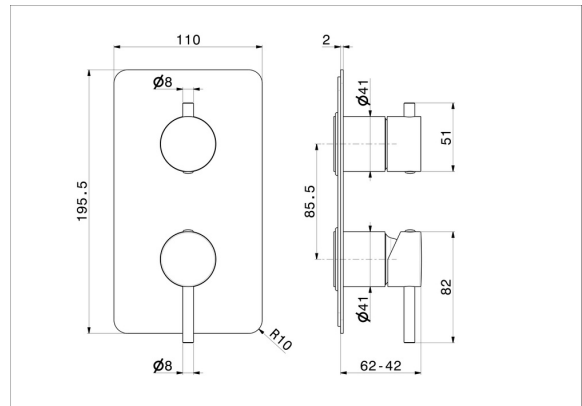

67693E.M0.072

Single lever concealed mixer with 2 ways out mechanical diverter. External part. 1/2" connections - finish Copper Satin

FEATURES

Material	Brass
Installation	Wall concealed part
Control type	Single lever
Diverter type	Mechanic diverter
Outlets	2 Ways Out
Water mixing	Mechanical
Required for installation	<u>31087.00.000</u>

TECHNICAL DRAWING

67693E.M0.072

Single lever concealed mixer with 2 ways out mechanical diverter. External part. 1/2" connections - finish Copper Satin

AVAILABLE FINISHES

M0.072

Copper Satin

01.014

finish Matt White