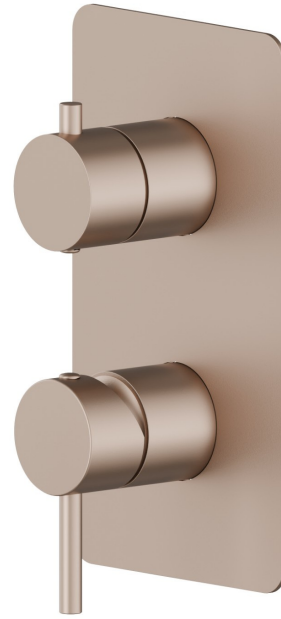

67693E.M0.072

Single lever concealed mixer with 2 ways out mechanical diverter. External part. 1/2" connections - finish Copper Satin

FEATURES

Material	Brass
Installation	Wall concealed part
Control type	Single lever
Diverter type	Mechanic diverter
Outlets	2 Ways Out
Water mixing	Mechanical
Required for installation	<u>31087.00.000</u>

TECHNICAL DRAWING

67693E.M0.072

Single lever concealed mixer with 2 ways out mechanical diverter. External part. 1/2" connections - finish Copper Satin

AVAILABLE FINISHES

M0.072

Copper Satin

01.014

finish Matt White

01.093

finish Matt Black

21.018

finish Chrome

47.083

finish Groove Bronze

58.061

finish PVD Copper Bronze