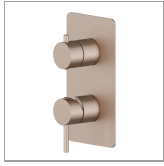

67693E.M0.072

Single lever concealed mixer with 2 ways out mechanical diverter. External part. 1/2" connections - finish Copper Satin

FEATURES

Material	Brass
Installation	Wall concealed part
Control type	Single lever
Diverter type	Mechanic diverter
Outlets	2 Ways Out
Water mixing	Mechanical
Required for installation	<u>31087.00.000</u>

TECHNICAL DRAWING

67693E.M0.072

Single lever concealed mixer with 2 ways out mechanical diverter. External part. 1/2" connections - finish Copper Satin

AVAILABLE FINISHES

M0.072

Copper Satin

01.014

finish Matt White

01.093

finish Matt Black

21.018

finish Chrome

47.083

finish Groove Bronze

58.061

finish PVD Copper Bronze