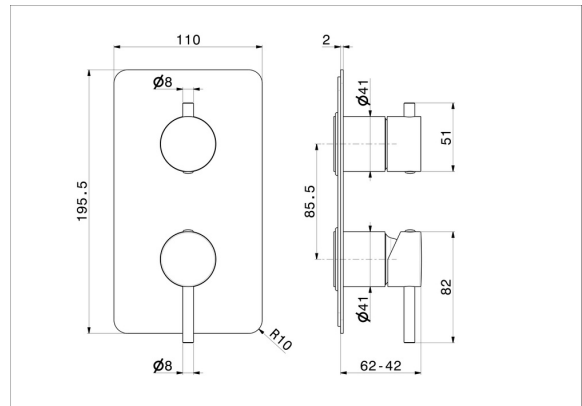

67693E.M0.075

Single lever concealed mixer with 2 ways out mechanical diverter. External part. 1/2" connections - finish Copper Glossy

FEATURES

Material	Brass
Installation	Wall concealed part
Control type	Single lever
Diverter type	Mechanic diverter
Outlets	2 Ways Out
Water mixing	Mechanical
Required for installation	<u>31087.00.000</u>

TECHNICAL DRAWING

67693E.M0.075

Single lever concealed mixer with 2 ways out mechanical diverter. External part. 1/2" connections - finish Copper Glossy

AVAILABLE FINISHES

M0.075

Copper Glossy

01.014

finish Matt White