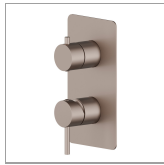

67693E.M0.075

Single lever concealed mixer with 2 ways out mechanical diverter. External part. 1/2" connections - finish Copper Glossy

FEATURES

Material	Brass
Installation	Wall concealed part
Control type	Single lever
Diverter type	Mechanic diverter
Outlets	2 Ways Out
Water mixing	Mechanical
Required for installation	<u>31087.00.000</u>

TECHNICAL DRAWING

67693E.M0.075

Single lever concealed mixer with 2 ways out mechanical diverter. External part. 1/2" connections - finish Copper Glossy

AVAILABLE FINISHES

M0.075

Copper Glossy

01.014

finish Matt White

01.093

finish Matt Black

21.018

finish Chrome

47.083

finish Groove Bronze

58.061

finish PVD Copper Bronze