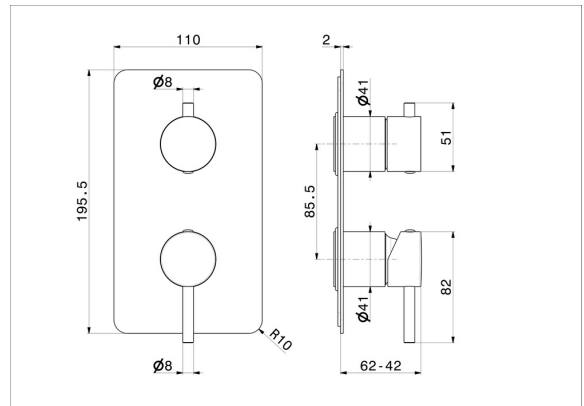

67693E.M0.077

Single lever concealed mixer with 2 ways out mechanical diverter. External part. 1/2" connections - finish Carbon Satin

FEATURES

Material	Brass
Installation	Wall concealed part
Control type	Single lever
Diverter type	Mechanic diverter
Outlets	2 Ways Out
Water mixing	Mechanical
Required for installation	<u>31087.00.000</u>

TECHNICAL DRAWING

67693E.M0.077

Single lever concealed mixer with 2 ways out mechanical diverter. External part. 1/2" connections - finish Carbon Satin

AVAILABLE FINISHES

M0.077

Carbon Satin

01.014

finish Matt White