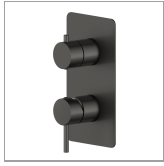

67693E.M0.077

Single lever concealed mixer with 2 ways out mechanical diverter. External part. 1/2" connections - finish Carbon Satin

FEATURES

Material	Brass
Installation	Wall concealed part
Control type	Single lever
Diverter type	Mechanic diverter
Outlets	2 Ways Out
Water mixing	Mechanical
Required for installation	<u>31087.00.000</u>

TECHNICAL DRAWING

67693E.M0.077

Single lever concealed mixer with 2 ways out mechanical diverter. External part. 1/2" connections - finish Carbon Satin

AVAILABLE FINISHES

M0.077

Carbon Satin

01.014

finish Matt White