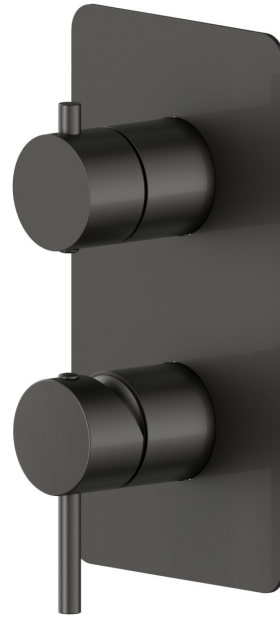

67693E.M0.077

Single lever concealed mixer with 2 ways out mechanical diverter. External part. 1/2" connections - finish Carbon Satin

FEATURES

Material	Brass
Installation	Wall concealed part
Control type	Single lever
Diverter type	Mechanic diverter
Outlets	2 Ways Out
Water mixing	Mechanical
Required for installation	<u>31087.00.000</u>

TECHNICAL DRAWING

67693E.M0.077

Single lever concealed mixer with 2 ways out mechanical diverter. External part. 1/2" connections - finish Carbon Satin

AVAILABLE FINISHES

M0.077

Carbon Satin

01.014

finish Matt White