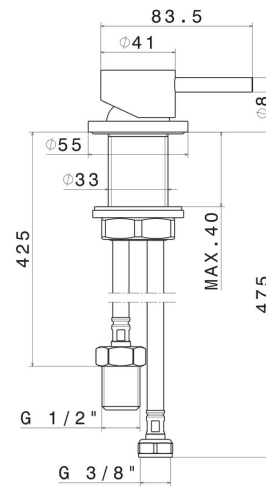

X-STEEL 316

69624X.50.050

Single lever deck-mounted washbasin control - finish Stainless Steel

Stainless Steel

FEATURES

| | |
|--------------|------------------------|
| Material | Stainless Steel |
| Installation | Freestanding |
| Control type | Single lever |
| Water mixing | Mechanical |

TECHNICAL DRAWING

X-STEEL 316

69624X.50.050

Single lever deck-mounted washbasin control - finish Stainless Steel

AVAILABLE FINISHES

50.050

Stainless Steel

59.064