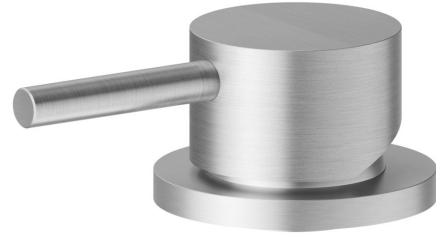

X-STEEL 316

69624X.50.050

Single lever deck-mounted washbasin control - finish Stainless Steel

Stainless Steel

FEATURES

| | |
|--------------|------------------------|
| Material | Stainless Steel |
| Installation | Freestanding |
| Control type | Single lever |
| Water mixing | Mechanical |

TECHNICAL DRAWING

X-STEEL 316

69624X.50.050

Single lever deck-mounted washbasin control - finish Stainless Steel

AVAILABLE FINISHES

50.050

Stainless Steel

59.064