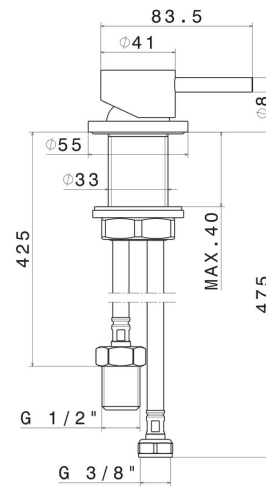

X-STEEL 316

69624X.59.064

Single lever deck-mounted washbasin control - finish PVD
Brushed Gun Metal

PVD Brushed Gun Metal

FEATURES

Material	Stainless Steel
Installation	Freestanding
Control type	Single lever
Water mixing	Mechanical

TECHNICAL DRAWING

X-STEEL 316

69624X.59.064

Single lever deck-mounted washbasin control - finish PVD Brushed Gun Metal

AVAILABLE FINISHES

59.064

PVD Brushed Gun Metal

50.050